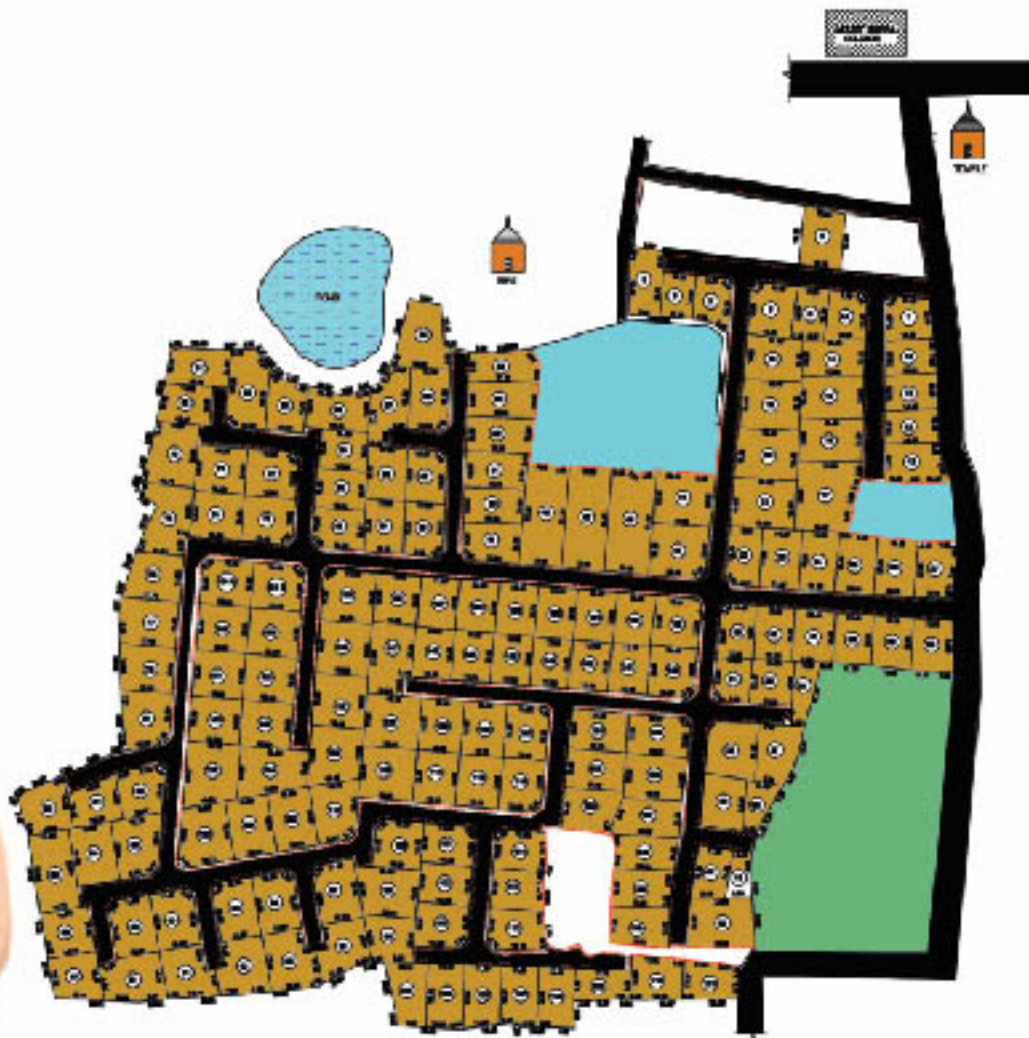

# Right time to invest in Palakkad

Chathamkulam  
*Green Valley*  
PATHIRAPPALA

Ottappalam – Kolapully Road  
Near Akhalurbagavathy temple  
and Mount Seena School

5-7 Cents

HOUSING  
LOAN

facility approved  
by leading financial  
institutions like  
LIC, SBI, HDFC etc